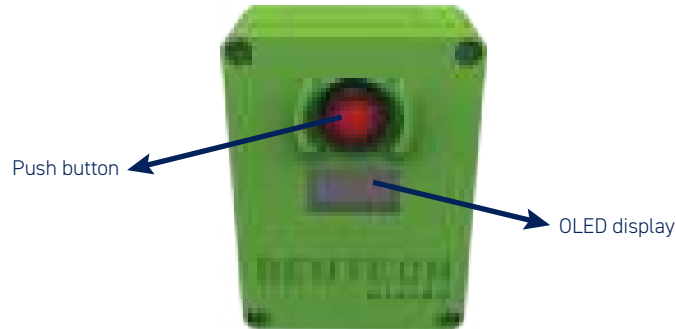

RDC

Reutech Digital Compass

Mapping at the push of a button

The Reutech Digital Compass (RDC) is a digital tilt corrected compass which enables users to seamlessly map geological structures, with a storage capability of up to **900 measurements**. This device was designed with two key user considerations in mind: speed and simplicity.

The RDC provides effortless mapping of **Dip and Dip Direction**, or **Dip and Strike** at the press of a button, and at any orientation or angle without needing to level the device.

www.reutechmining.com

REUTECH
MINING

Simple and easy to use

The Reutech Digital Compass (RDC) is designed for ease of use, with **a single push button** and OLED display. There are three measurement modes: Dip (D) and Dip Direction (DD) mode, Dip (D) and Strike (S) mode, and Compass mode. Measurements are taken by positioning the device against a surface and pressing the button. A single measurement is taken, tagged, and stored internally. Measurements can be taken at any angle or orientation, even if the display is not visible, with **no levelling required**.

The device features two display modes: dynamic and static. In dynamic mode the display updates continuously as the unit moves, while static mode shows the last measurement taken.

Software

The PC application is a user-friendly interface that allows seamless data transfer via **Bluetooth**. All measurements are time stamped and sequentially tagged. The data output is available in CSV format and can be imported to other software platforms. **True north correction** of measurements can be user defined on the PC application.